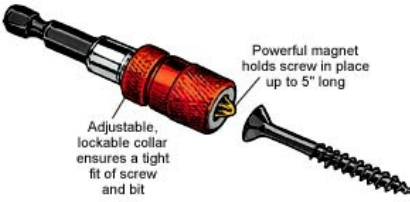

MAGNETIC BIT HOLDERS

MBH $\frac{1}{4}$
MBHR $\frac{1}{4}$
MBHZ $\frac{1}{4}$

MBHC $\frac{1}{4}$
MBHT $\frac{1}{4}$ -X

MBHD1/4

| HEX DRIVE | | | | | | |
|---------------|------------------|--------------------|-----------------|-----------------------|-------|---|
| DRIVE | BODY DIAM | NOSE DIAM | LGTH | | | SPECIAL NOTES |
| | | | | EVCO # | PRICE | |
| $\frac{1}{4}$ | $\frac{3}{16}$ | $\frac{3}{16}$ | 1 $\frac{3}{4}$ | MBH $\frac{1}{4}$ -I | | INSERT TYPE B & D 52060 MILWAUKEE 48-32-3065 MAGNA M11 ALL MAKITA PORTER CABLE 879984 |
| | | | 3 | MBH $\frac{1}{4}$ | | |
| | | | 3 | 304CR | | |
| | | | 4 | MBH $\frac{1}{4}$ -4 | | |
| | | | 6 | MBH $\frac{1}{4}$ -6 | | |
| | | | 8 | MBH $\frac{1}{4}$ -8 | | |
| | | | 10 | MBH $\frac{1}{4}$ -10 | | |
| | | | 3 | MBHQ1/4 | | |
| | | | 3 | MBHD1/4 | | |
| | | | 3 | MBHM $\frac{1}{4}$ | | |
| | 3 | 314SC | | | | |
| | 2 $\frac{7}{8}$ | MBHN $\frac{1}{4}$ | | | | |
| | 2 $\frac{7}{8}$ | MBHO $\frac{1}{4}$ | | | | |
| | 2 $\frac{7}{8}$ | MBHZ $\frac{1}{4}$ | | | | |
| | 2 $\frac{7}{8}$ | 324CR | | | | |
| | 2 $\frac{5}{16}$ | MBHW $\frac{1}{4}$ | | | | |
| | $\frac{3}{8}$ | $\frac{3}{16}$ | 2 $\frac{1}{4}$ | MBHC $\frac{1}{4}$ | | QUICK CHANGE DEPTH SETTER MILWAUKEE 48-32-3025 MAGNA M10 B & D 63957 MAGNA M10AS |
| | | | 3 | MBHT $\frac{1}{4}$ -X | | |
| | $\frac{1}{2}$ | $\frac{3}{8}$ | 2 $\frac{7}{8}$ | MBHR $\frac{1}{4}$ | | MAKITA 784807-9 PORTER CABLE 879307 B & D 52059 SKIL 26625 MAGNA M11B SKIL 69525 MAGNA M10R |
| | | | | | | |
| SQUARE DRIVE | | | | | | |
| $\frac{1}{4}$ | N/A | N/A | 1 $\frac{1}{4}$ | 250BHM $\frac{1}{4}$ | | $\frac{1}{4}$ SOCKET for $\frac{1}{4}$ BITS |
| $\frac{3}{8}$ | N/A | N/A | 1 $\frac{1}{4}$ | 375BHM $\frac{1}{4}$ | | $\frac{3}{8}$ SOCKET for $\frac{1}{4}$ BITS |
| | N/A | N/A | 1 $\frac{1}{2}$ | 375BHM $\frac{5}{16}$ | | $\frac{3}{8}$ SOCKET for $\frac{5}{16}$ BITS |
| $\frac{1}{2}$ | N/A | N/A | 1 $\frac{3}{4}$ | 500BHM $\frac{5}{16}$ | | $\frac{1}{2}$ SOCKET for $\frac{5}{16}$ BITS |